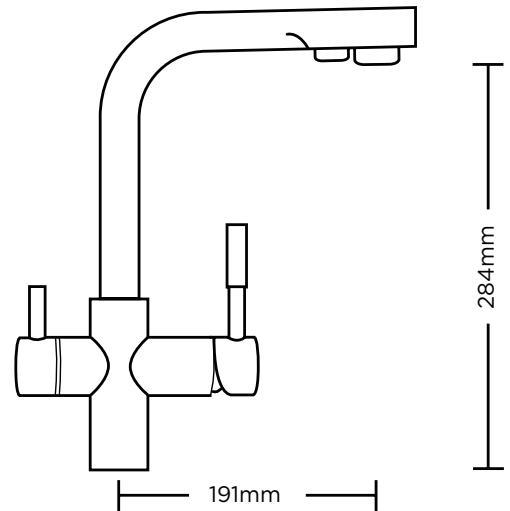

The long spout gives excellent reach enabling flow direction to more than one bowl. Easy to use handles are an added benefit on this model.

Available in Chrome and Gold finishes

Tap Specifications

Single Spout

No Minimum Pressure Requirements

Features:

Quarter turn ceramic disk valve
Dual flow
Fast fit flexi-tails

Dual Spout

No Minimum Pressure Requirements

Features:

Dual flow
Fast fit flexi-tails

Jordan

Minimum Recommended Pressure
Low Pressure Supplies
(1m head/0.1 Bar)

Features:

Quarter turn ceramic disk valve
Dual flow
Fast fit flexi-tails

Colonial

Minimum Recommended Pressure
Low Pressure Supplies
(1m head/0.1 Bar)