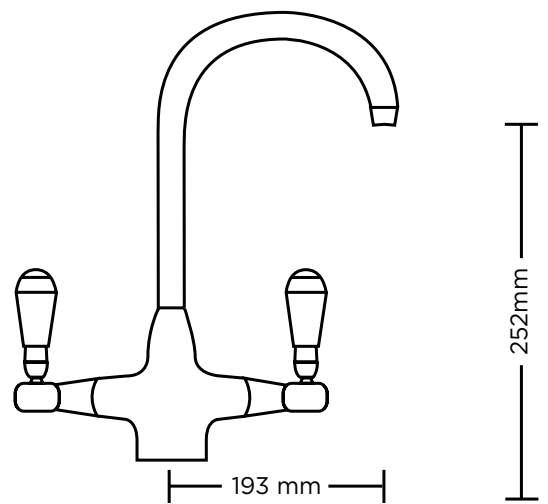

No Minimum Pressure Requirements

Features:

Quarter turn ceramic disk valve
Dual flow
Fast fit flexi-tails

Dual Spout

No Minimum Pressure Requirements

Features:

Dual flow
Fast fit flexi-tails

Jordan

Minimum Recommended Pressure
Low Pressure Supplies
(1m head/0.1 Bar)

Features:

Quarter turn ceramic disk valve
Dual flow
Fast fit flexi-tails

Colonial

Minimum Recommended Pressure
Low Pressure Supplies
(1m head/0.1 Bar)

Features:

Quarter turn ceramic disk valve
Dual flow
Fast fit flexi-tails

Tap Specifications

Targa

Minimum Recommended Pressure
Low Pressure Supplies
(1m head/0.1 Bar)

Features:

Quarter turn ceramic disk valve
Dual flow
Fast fit flexi-tails

Finesse

Minimum Recommended Pressure
Low Pressure Supplies
(3m head/0.3 Bar)

Features:

Single Lever Valve
Single flow
Fast fit flexi-tails

Tap Range	Finish	RRP (Inc VAT)
Jordan	Chrome	£348.43
Jordan	Brushed Steel	£360.17
Colonial	Chrome	£348.43
Colonial	Gold	£360.17
Targa	Chrome	£177.15
Targa	Brushed Steel	£188.89
Finesse	Chrome	£212.38
Finesse	Brushed Steel	£304.62
Single Spout	Chrome	£244.67
Single Spout	Brushed Nickel	£244.67
Dual Spout	Chrome	£244.67
Dual Spout	Brushed Nickel	£244.67