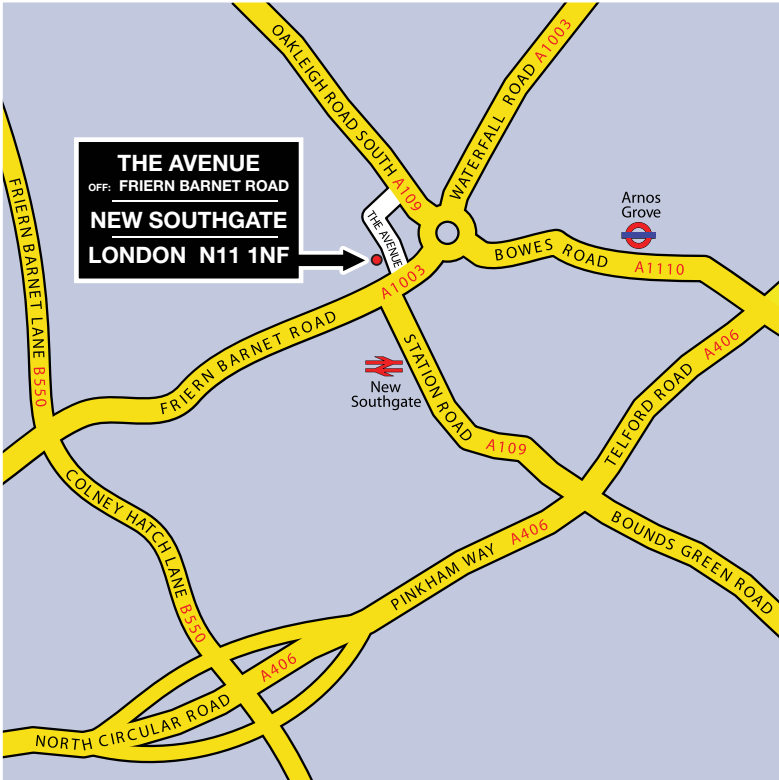

London Water Company Limited
The Avenue (off Friern Barnet Road)
New Southgate N11 1NF
t: 020 8441 1222 f: 020 8368 6112
e: info@londonwater.net w: www.londonwater.net

Kinetico reserves the right to amend details or specifications without notice. E&OE
Prices are correct at time of print.