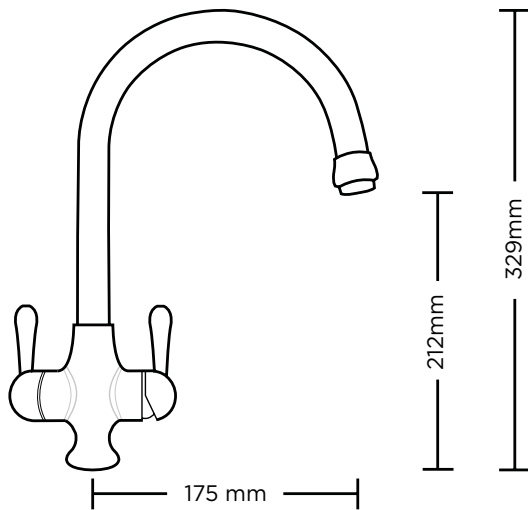

It has solid, easy reach handles for efficient operation and a rotating swan neck that allows accurate flow direction.

Available in Chrome and Brushed Steel finishes

Colonial

A timeless and classic design, the Colonial is a popular choice. The porcelain effect handles give this tap a traditional feel.

The long spout gives excellent reach enabling flow direction to more than one bowl. Easy to use handles are an added benefit on this model.

Available in Chrome and Gold finishes

Tap Specifications

Single Spout

Minimum Recommended Pressure
Low Pressure Supplies
(1m head/0.1 Bar)

Features:

Quarter turn ceramic disk valve
Dual flow
Fast fit flexi-tails

Colonial

Minimum Recommended Pressure
Low Pressure Supplies
(1m head/0.1 Bar)

Features:

Quarter turn ceramic disk valve
Dual flow
Fast fit flexi-tails

Tap Specifications

Targa

Minimum Recommended Pressure
Low Pressure Supplies
(1m head/0.1 Bar)

Features:

Quarter turn ceramic disk valve
Dual flow
Fast fit flexi-tails