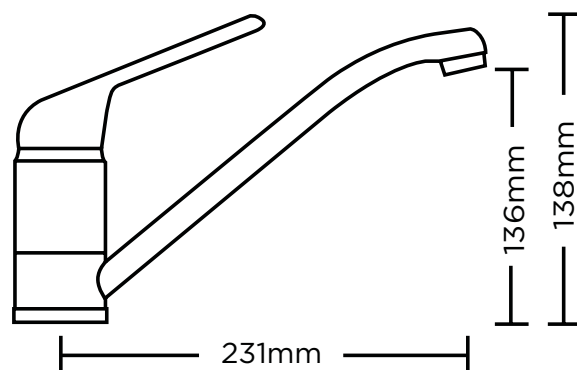

Minimum Recommended Pressure
Low Pressure Supplies
(1m head/0.1 Bar)

Features:

Quarter turn ceramic disk valve
Dual flow
Fast fit flexi-tails

Colonial

Minimum Recommended Pressure
Low Pressure Supplies
(1m head/0.1 Bar)

Features:

Quarter turn ceramic disk valve
Dual flow
Fast fit flexi-tails

Tap Specifications

Targa

Minimum Recommended Pressure
Low Pressure Supplies
(1m head/0.1 Bar)

Features:

Quarter turn ceramic disk valve
Dual flow
Fast fit flexi-tails

Finesse

Minimum Recommended Pressure
Low Pressure Supplies
(3m head/0.3 Bar)

Features:

Single Lever Valve
Single flow
Fast fit flexi-tails

Tap Range	Finish	RRP (Inc VAT)
Jordan	Chrome	£348.43
Jordan	Brushed Steel	£360.17
Colonial	Chrome	£348.43
Colonial	Gold	£360.17
Targa	Chrome	£177.15
Targa	Brushed Steel	£188.89
Finesse	Chrome	£212.38
Finesse	Brushed Steel	£304.62
Single Spout	Chrome	£244.67
Single Spout	Brushed Nickel	£244.67
Dual Spout	Chrome	£244.67
Dual Spout	Brushed Nickel	£244.67