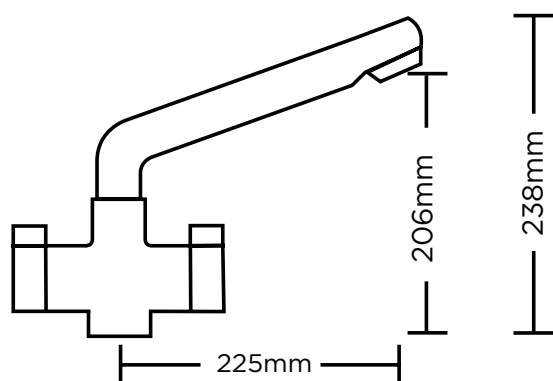

Minimum Recommended Pressure
Low Pressure Supplies
(1m head/0.1 Bar)

Features:

Quarter turn ceramic disk valve
Dual flow
Fast fit flexi-tails

Colonial

Minimum Recommended Pressure
Low Pressure Supplies
(1m head/0.1 Bar)

Features:

Quarter turn ceramic disk valve
Dual flow
Fast fit flexi-tails

Tap Specifications

Targa

Minimum Recommended Pressure
Low Pressure Supplies
(1m head/0.1 Bar)

Features:

Quarter turn ceramic disk valve
Dual flow
Fast fit flexi-tails