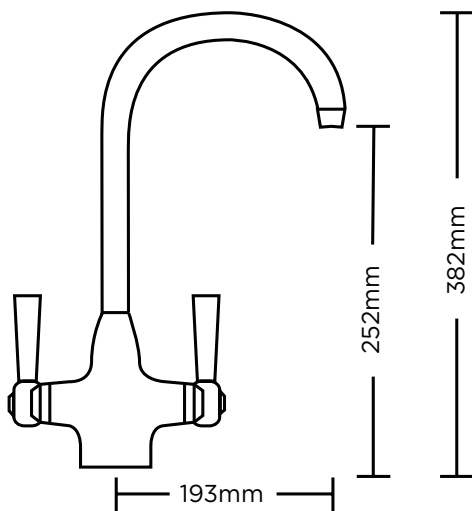

The long spout gives excellent reach enabling flow direction to more than one bowl. Easy to use handles are an added benefit on this model.

Available in Chrome and Gold finishes

Tap Specifications

Single Spout

No Minimum Pressure Requirements

Features:

Quarter turn ceramic disk valve
Dual flow
Fast fit flexi-tails

Dual Spout

No Minimum Pressure Requirements

Features:

Dual flow
Fast fit flexi-tails

Jordan

Minimum Recommended Pressure
Low Pressure Supplies
(1m head/0.1 Bar)

Features:

Quarter turn ceramic disk valve
Dual flow
Fast fit flexi-tails

Colonial

Minimum Recommended Pressure
Low Pressure Supplies
(1m head/0.1 Bar)

Features:

Quarter turn ceramic disk valve
Dual flow
Fast fit flexi-tails

Tap Specifications

Targa

Minimum Recommended Pressure
Low Pressure Supplies
(1m head/0.1 Bar)

Features:

Quarter turn ceramic disk valve
Dual flow
Fast fit flexi-tails