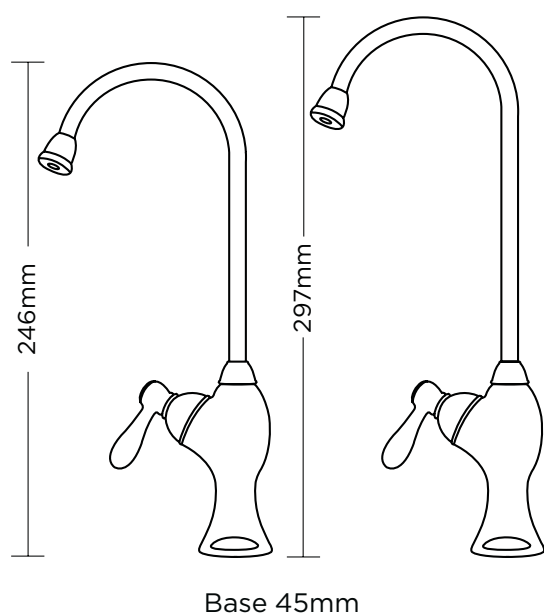

All have fully serviceable inner components, a ceramic valve for a smoother action and longer life, 1/4 turn full flow lever, 110mm stem thread to cater for thicker worksurfaces and a removable spout.

For special installations with height restrictions, we can supply a shorter (by 2"/51mm) spout.

Tap Range	RRP (Inc VAT)
Chrome	£75.90
Arctic White	£66.70
Brass	£80.50
Brushed Nickel	£80.50
Bright Nickel	£80.50
Light Biscuit	£66.70
Brilliant Nickel	£84.62
Polished Brass	£84.62
White	£80.50
Deluxe Replacement Short Spout	£11.50 Per Spout